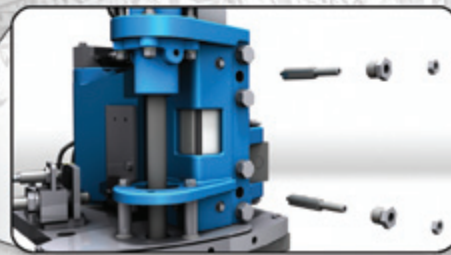

BOTTOM LINE, SAVE TIME AND MONEY!

Universal Discharger:

15 Minutes to Adjust Cams

Sugar Production Gained: **75 Tons**

Old Style Discharger:

4 Hours to Adjust Shims

Sugar Production Lost: **80 Tons**

*Machines running 20 cycles/hour producing 1 ton of sugar/cycle

- Loosen and Rotate Cams in Four Locations Quickly and Easily
- No Need for Multiple Discharger Parts Inventories
- Can Replace Most Dischargers on G8 Machines
- Increased Reliability with Proximity Switches

**CALL TO
LEARN MORE**

+1 513.863.4758

Innovation@WesternStates.com

WesternStates.com

Connect with us!