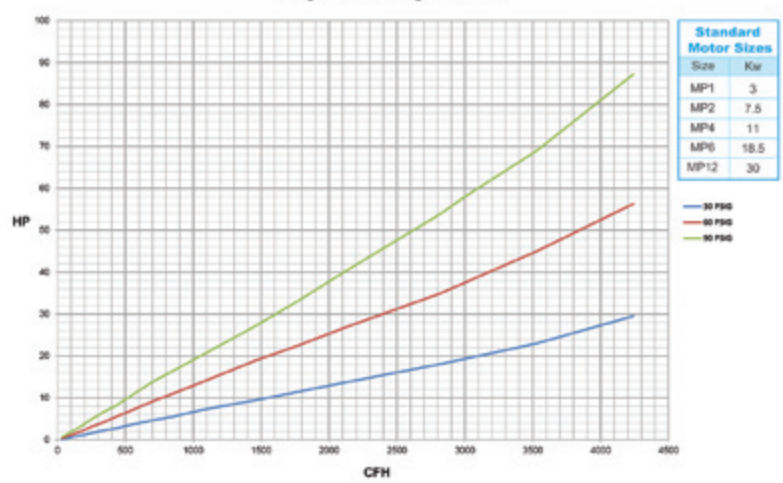

Connect with us!

MP PUMP

Massecuite Double Lobe Displacement Pumps

CAPACITY CHART

POWER CHART

Elevation
(Spool Piece Not Shown)

GENERAL ARRANGEMENT DRAWING

Elevation
DRIVE ROTATION CLOCKWISE

General Arrangement Table (mm)

	A1	A2	A3	A4	A5	A6	A7	A8	A9	A10	A11	A12
MP1	462.87 (6 Holes)	375.06	1025.74	1270.00	100.00x 90 Channel	176.00	460.00	230.00	280.00	90.00 (125NB Table16/3 8-holes 18dia on 210pod)	275.00	413.00
MP2	544.94 (6 Holes)	425.54	1189.89	1603.53	100.00x 90 Channel	200.49	544.00	268.00	328.00	110.00 (150NB Table16/3 8-holes 22dia on 210pod)	330.54	500.00
MP4	616.91 (6 Holes)	511.00	1333.82	1961.00	100.00x 90 Channel	247.00	676.00	336.18	416.00	130.00 (200NB Table16/3 12-holes 22dia on 295pod)	411.00	610.00
MP6	701.48 (6 Holes)	560.00	1502.97	2016.67	140.00x 90 Channel	296.91	740.00	380.50	480.00	130.00 (200NB Table16/3 12-holes 22dia on 295pod)	450.06	660.00
MP12	438.89 (6 Holes)	550.06	1755.34	2259.01	140.00x 90 Channel	315.00	780.00	395.00	500.00	140.00 (250NB Table16/3 12-holes 22dia on 355pod)	450.06	760.00