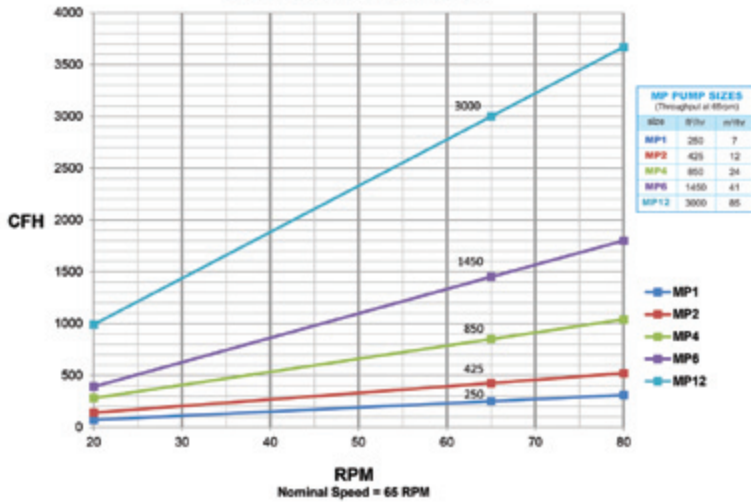

MP PUMP SIZES

(Throughput at 65rpm)

size	ft ³ /hr	m ³ /hr
MP1	250	7
MP2	425	12
MP4	850	24
MP6	1450	41
MP12	3000	85

DISCOVER ULTIMATE PUMP POWER!

+1 513.863.4758

WesternStates.com

Innovation@WesternStates.com

Connect with us!

MP PUMP

Massecuite Double Lobe Displacement Pumps

CAPACITY CHART

POWER CHART

Elevation
(Spool Piece Not Shown)

GENERAL ARRANGEMENT DRAWING

Elevation
DRIVE ROTATION CLOCKWISE

General Arrangement Table (mm)

	A1	A2	A3	A4	A5	A6	A7	A8	A9	A10	A11	A12
MP1	462.87 (6 Holes)	375.06	1025.74	1270.00	100.00x 90 Channel	176.00	460.00	230.00	280.00	90.00 (125NB Table16/3 8-holes 18dia on 210pod)	275.00	413.00
MP2	544.94 (6 Holes)	425.54	1189.89	1603.53	100.00x 90 Channel	200.49	544.00	268.00	328.00	110.00 (150NB Table16/3 8-holes 22dia on 210pod)	330.54	500.00
MP4	616.91 (6 Holes)	511.00	1333.82	1961.00	100.00x 90 Channel	247.00	676.00	336.18	416.00	130.00 (200NB Table16/3 12-holes 22dia on 295pod)	411.00	610.00
MP6	701.48 (6 Holes)	560.00	1502.97	2016.67	140.00x 90 Channel	296.91	740.00	380.50	480.00	130.00 (200NB Table16/3 12-holes 22dia on 295pod)	450.06	660.00
MP12	438.89 (6 Holes)	550.06	1755.34	2259.01	140.00x 90 Channel	315.00	780.00	395.00	500.00	140.00 (250NB Table16/3 12-holes 22dia on 355pod)	450.06	760.00