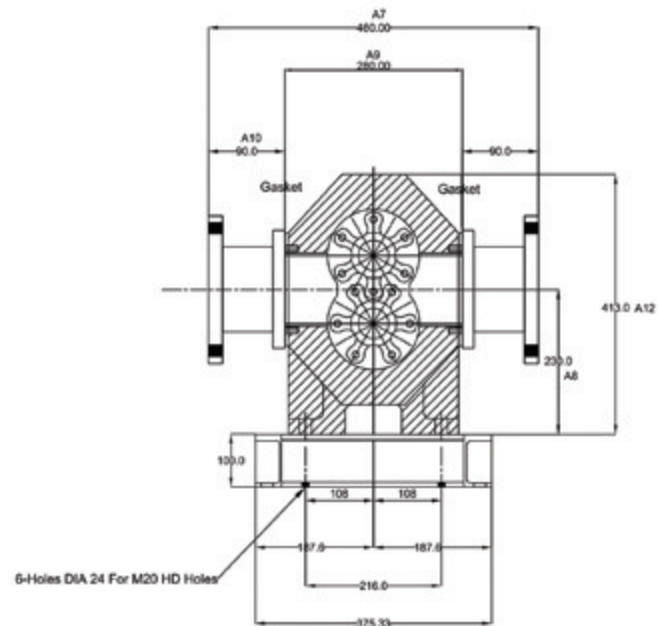

MP PUMP SIZES

(Throughput at 65rpm)

size	ft ³ /hr	m ³ /hr
MP1	250	7
MP2	425	12
MP4	850	24
MP6	1450	41
MP12	3000	85

DISCOVER ULTIMATE PUMP POWER!

+1 513.863.4758

WesternStates.com

Innovation@WesternStates.com

Connect with us!

MP PUMP

Massecuite Double Lobe Displacement Pumps

CAPACITY CHART

POWER CHART

Elevation
(Spool Piece Not Shown)

GENERAL ARRANGEMENT DRAWING

Elevation
DRIVE ROTATION CLOCKWISE

General Arrangement Table (mm)

	A1	A2	A3	A4	A5	A6	A7	A8	A9	A10	A11	A12
MP1	462.87 (6 Holes)	375.06	1025.74	1270.00	100.00x 90 Channel	176.00	460.00	230.00	280.00	90.00 (125NB Table16/3 8-holes 18dia on 210pod)	275.00	413.00
MP2	544.94 (6 Holes)	425.54	1189.89	1603.53	100.00x 90 Channel	200.49	544.00	268.00	328.00	110.00 (150NB Table16/3 8-holes 22dia on 210pod)	330.54	500.00
MP4	616.91 (6 Holes)	511.00	1333.82	1961.00	100.00x 90 Channel	247.00	676.00	336.18	416.00	130.00 (200NB Table16/3 12-holes 22dia on 295pod)	411.00	610.00
MP6	701.48 (6 Holes)	560.00	1502.97	2016.67	140.00x 90 Channel	296.91	740.00	380.50	480.00	130.00 (200NB Table16/3 12-holes 22dia on 295pod)	450.06	660.00
MP12	438.89 (6 Holes)	550.06	1755.34	2259.01	140.00x 90 Channel	315.00	780.00	395.00	500.00	140.00 (250NB Table16/3 12-holes 22dia on 355pod)	450.06	760.00