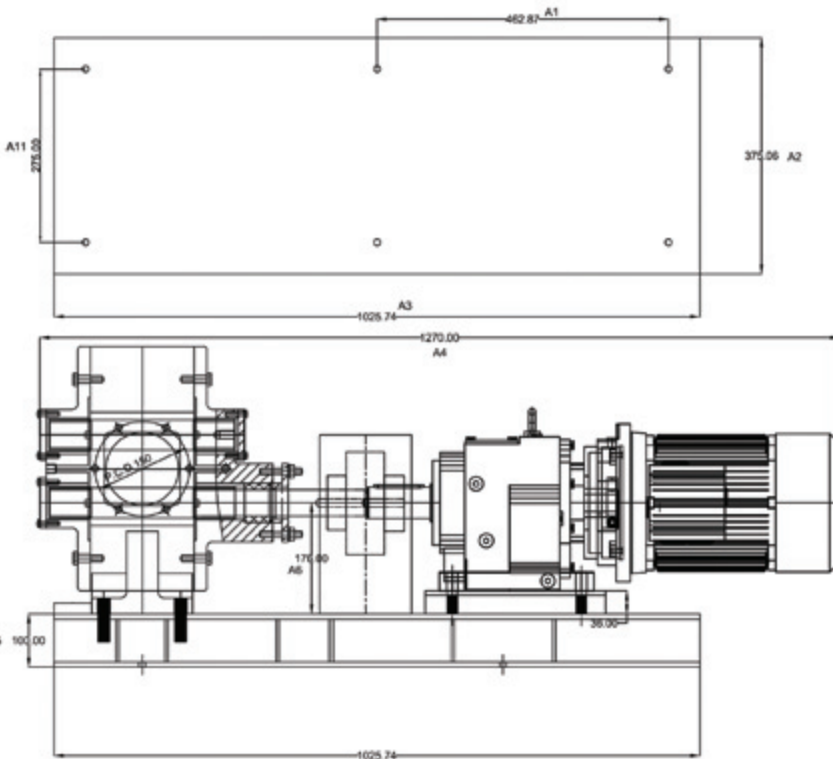

Connect with us!

MP PUMP

Massecuite Double Lobe Displacement Pumps

CAPACITY CHART

POWER CHART

Elevation
(Spool Piece Not Shown)

GENERAL ARRANGEMENT DRAWING

Elevation
DRIVE ROTATION CLOCKWISE

General Arrangement Table (mm)

	A1	A2	A3	A4	A5	A6	A7	A8	A9	A10	A11	A12
MP1	462.87 (6 Holes)	375.06	1025.74	1270.00	100.00x 90 Channel	176.00	460.00	230.00	280.00	90.00 (125NB Table16/3 8-holes 18dia on 210pod)	275.00	413.00
MP2	544.94 (6 Holes)	425.54	1189.89	1603.53	100.00x 90 Channel	200.49	544.00	268.00	328.00	110.00 (150NB Table16/3 8-holes 22dia on 210pod)	330.54	500.00
MP4	616.91 (6 Holes)	511.00	1333.82	1961.00	100.00x 90 Channel	247.00	676.00	336.18	416.00	130.00 (200NB Table16/3 12-holes 22dia on 295pod)	411.00	610.00
MP6	701.48 (6 Holes)	560.00	1502.97	2016.67	140.00x 90 Channel	296.91	740.00	380.50	480.00	130.00 (200NB Table16/3 12-holes 22dia on 295pod)	450.06	660.00
MP12	438.89 (6 Holes)	550.06	1755.34	2259.01	140.00x 90 Channel	315.00	780.00	395.00	500.00	140.00 (250NB Table16/3 12-holes 22dia on 355pod)	450.06	760.00