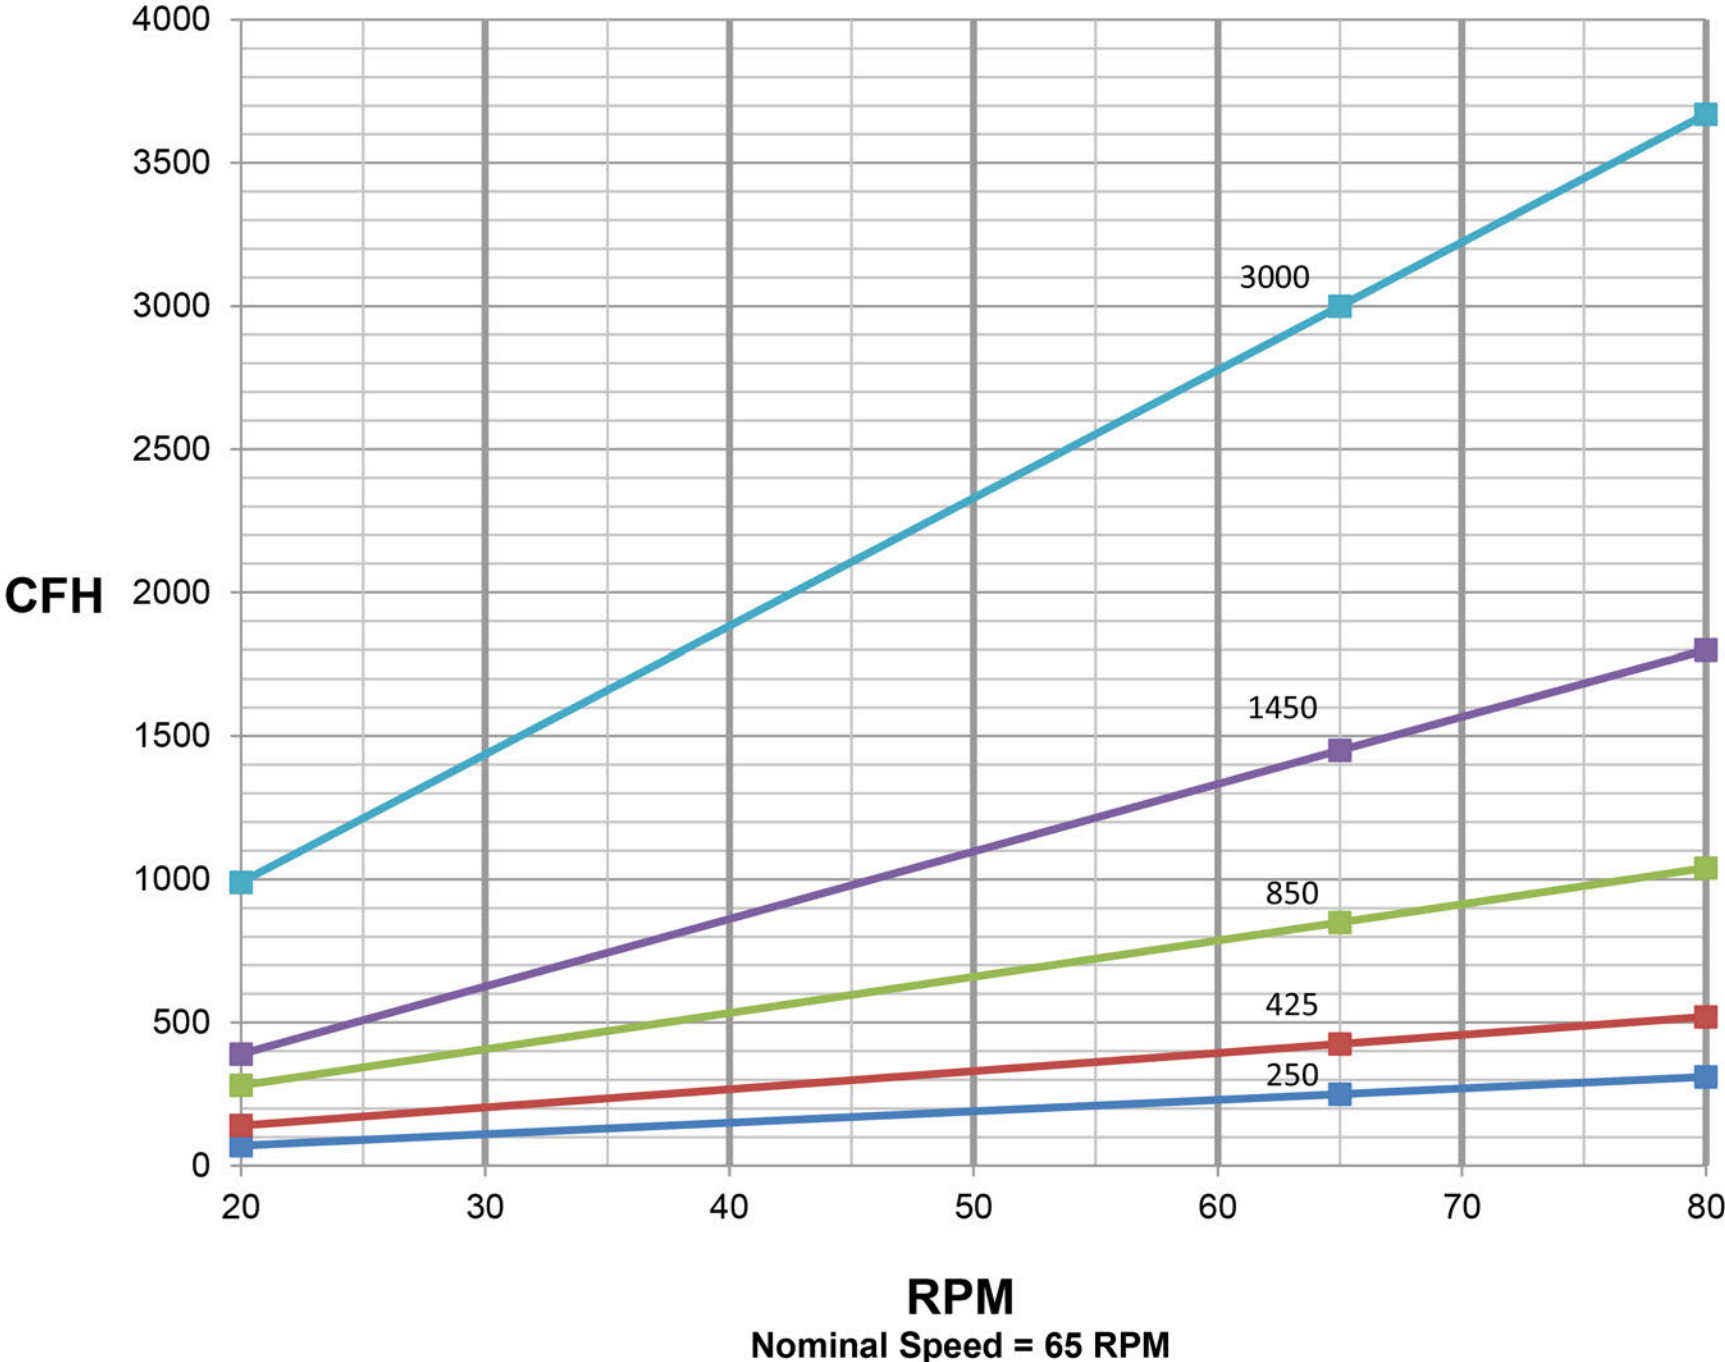

MP PUMP CAPACITY CHART

MP PUMP SIZES
(Throughput at 65rpm)

size	ft ³ /hr	m ³ /hr
MP1	250	7
MP2	425	12
MP4	850	24
MP6	1450	41
MP12	3000	85

- MP1
- MP2
- MP4
- MP6
- MP12